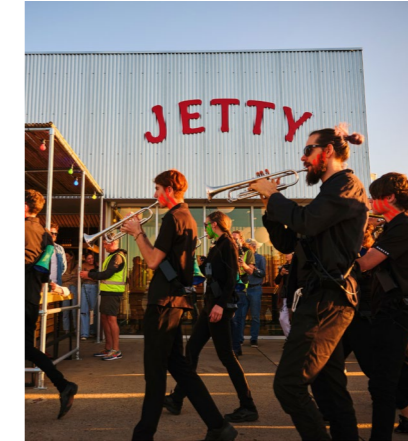

NOVEMBER

AFL FINALS

Fremantle Oval

SPORT

FREMANTLE BIENNALE

Multiple Venues

ARTS & CULTURE