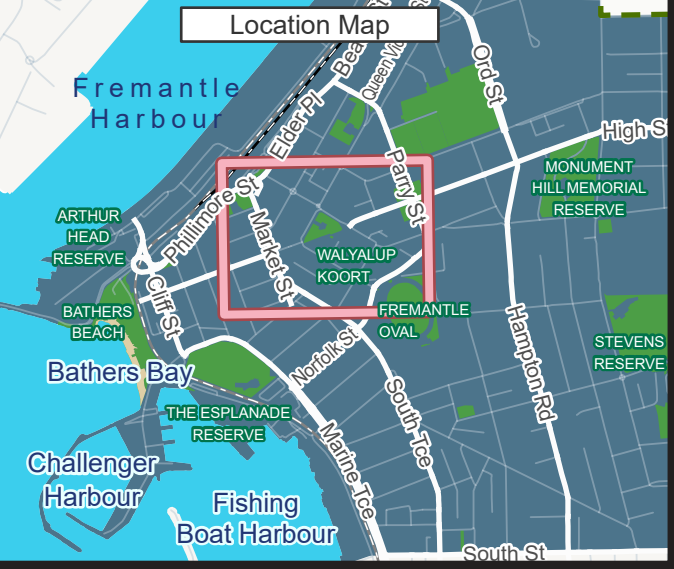

# STREET GALLERY FREMANTLE PROJECT

-  Street gallery locations
-  "Out of the Box Gallery"

0 50 100 Meters