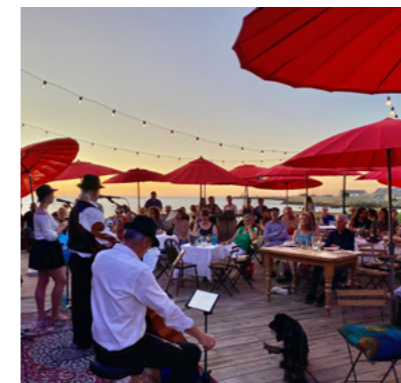

MARCH

KIDOGO IRISH ABORIGINAL FESTIVAL

Kidogo Art House

ARTS & CULTURE

PORT TO PUB

Leighton Beach

SPORT

GIRLS' FESTIVAL OF COMMUNITY SOCCER

Fremantle Oval

SPORT

PERTH FESTIVAL

Multiple venues across Fremantle

MUSIC & ENTERTAINMENT **ARTS & CULTURE**